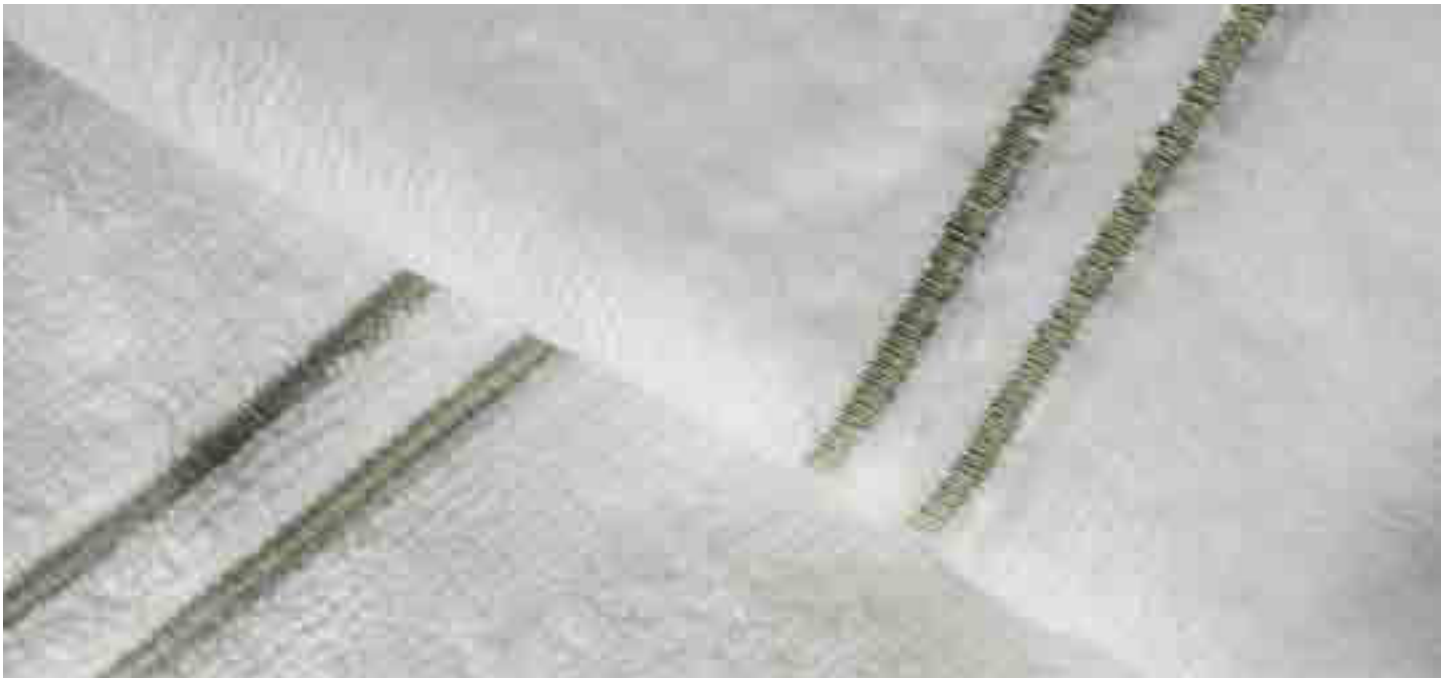

TIRRENO

Spugna Rapper
con doppio cordonetto colorato

*Rapper towel
with coloured double bourdon*

Ricami disponibili in diversi colori - Realizzabile su richiesta in altri tessuti
Embroidery available in several colours - Customisation available upon request